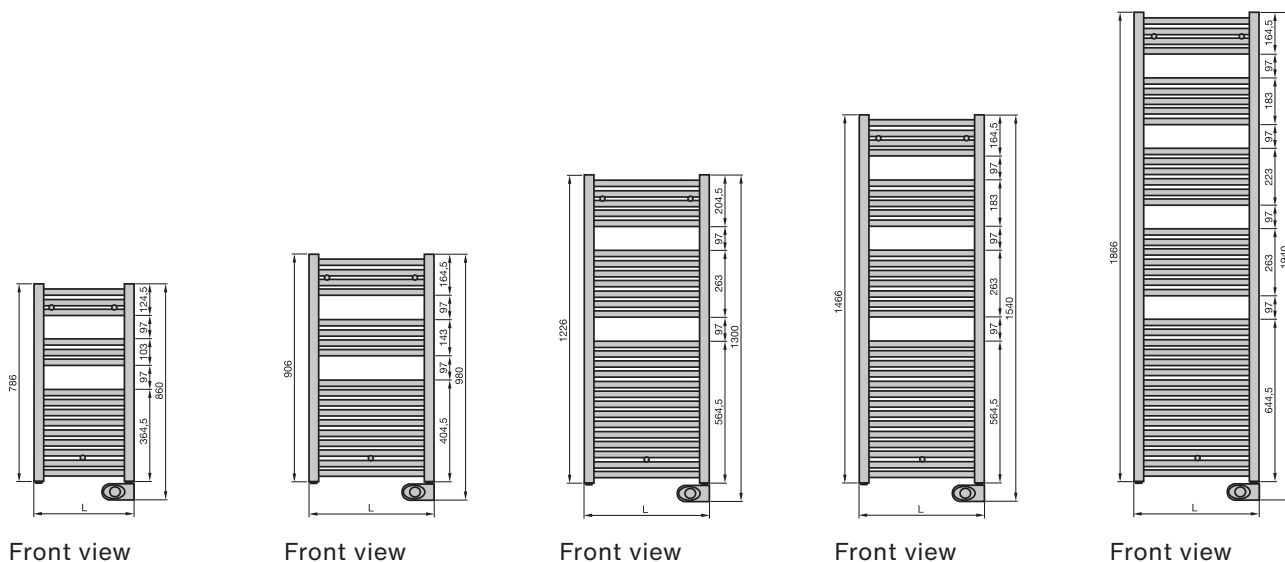

Large spaces between the tubes and straight lines. Every detail of Zehnder Aura is perfectly designed with modern bathrooms in mind. The decorative radiator for hot water central heating is available in white and with a high-quality chrome finish.

Advantages

- D-profile header tube creates harmonious design
- Ample spaces between tubes make cleaning easy
- Generous spaces between the tubes convenient for hanging towels
- Elegant design in high-quality chrome
- Small radiator depth ideal for narrow bathrooms

Special benefits for electric operation

- Energy-efficient and comfortable heating with innovative “open window detection”
- Electric operation provides warm towels and comfortable rooms all year round
- High energy efficiency due to compliance with the European Ecodesign Directive reduces energy costs
- Low energy consumption of only 0.5 W or less in stand-by mode for increased energy efficiency
- User-friendly control device allows simple operation
- Customisable daily and weekly programmes for convenient, on-demand operation
- Increased safety with keylock

Model overview

Chrome-plated version

Electric version with LCD control

Model	H	L	Power electric heating element
	mm	mm	Watts
PBECZ-080-40/MQ	786	400	150
PBECZ-090-50/MQ	906	500	200
PBECZ-180-50/MQ	1866	500	500
PBECZ-120-60/MQ	1226	600	400
PBECZ-150-60/MQ	1466	600	400
PBECZ-180-60/MQ	1866	600	600

H = height, L = length
75/65/20 = Nominal heat output according to EN 442

V2022-09-21, V20220218, RAD_DAS, SL_en, subject to change without prior notice